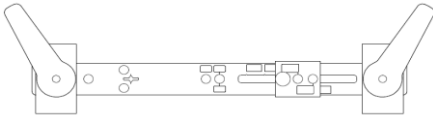

10100029 pcs Monteringsjigg telemark 75mm
Mounting jig for telemark 75mm 64-110mm

30800159 pcs Bor/Drill bit Ø3,6x7

30800274 pcs Bor/Drill bit Ø3,6x11,5

30800275 pcs Bor/Drill bit Ø3,6x15,5

30800217 pcs Bor/Drill bit Ø4,1x9,5 Telemark